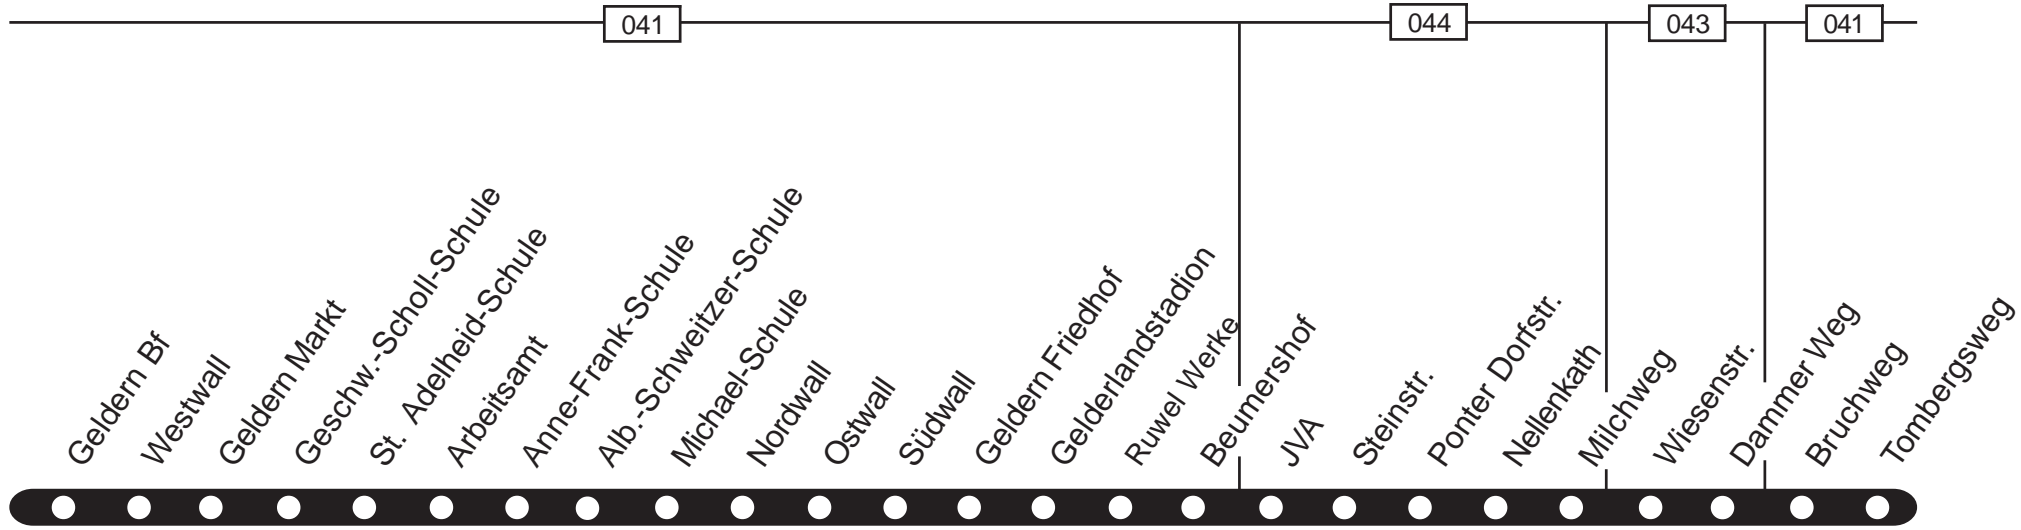

StadtLinie SL 2

StadtLinie SL 2 Geldern - Pont

StadtLinie SL 2

montags bis freitags

samstags

| Haltestellen | Abfahrtzeiten | | | | | | | | | | | | | | | | | | | | |
|------------------------|---------------|----------|----------|----------|----------|----------|----------|----------|----------|----------|----------|----------|----------|----------|----------|----------|----------|----------|----------|-------|-------|
| | Taxi-Bus | Taxi-Bus | Taxi-Bus | Taxi-Bus | Taxi-Bus | Taxi-Bus | Taxi-Bus | Taxi-Bus | Taxi-Bus | Taxi-Bus | Taxi-Bus | Taxi-Bus | Taxi-Bus | Taxi-Bus | Taxi-Bus | Taxi-Bus | Taxi-Bus | Taxi-Bus | Taxi-Bus | | |
| | | | | | | | | | | | | | | | | | | | | | |
| | | | | | | | | | | | | | | | | | | | | | |
| | | | | | | | | | | | | | | | | | | | | | |
| Geldern Bf | 6.08 | 6.44 | | 9.01 | | 10.34 | | 11.18 | | 12.20 | | 13.10 | 14.08 | 15.08 | 16.08 | 17.08 | | | 6.08 | 13.08 | 15.08 |
| Westwall | | | 8.00 | | 9.45 | | | | 11.23 | | | | | | | | | | | | |
| Geldern Markt | 6.10 | 6.46 | 8.02 | 9.03 | 9.47 | 10.36 | | 11.20 | 11.25 | 12.22 | | 13.12 | 14.10 | 15.10 | 16.10 | 17.10 | | | 6.10 | 13.10 | 15.10 |
| Geschw.-Scholl-Schule | | | | | | | | | | | | | | | | | | | | | |
| St. Adelheid-Schule | | | | | | | | | | | | | | | | | | | | | |
| Arbeitsamt | | | | | | | | | | | | | | | | | | | | | |
| Anne-Frank-Schule | | | | | | | | | | | | | | | | | | | | | |
| Alb.-Schweitzer-Schule | | | | | | | | | | | | | | | | | | | | | |
| Michael-Schule | 6.11 | 6.47 | 8.03 | 9.04 | 9.48 | 10.51 | | 11.36 | 11.26 | 12.41 | | 13.26 | 14.11 | 15.11 | 16.20 | 17.11 | | | 6.11 | 13.11 | 15.11 |
| Nordwall | 6.12 | 6.48 | 8.04 | 9.05 | 9.49 | 10.52 | | 11.37 | 11.27 | 12.42 | | 13.27 | 14.12 | 15.12 | 16.21 | 17.12 | | | 6.12 | 13.12 | 15.12 |
| Ostwall | 6.13 | 6.49 | 8.05 | 9.06 | 9.50 | 10.53 | 11.21 | 11.38 | 11.28 | 12.43 | 13.01 | 13.28 | 14.13 | 15.13 | 16.22 | 17.13 | | | 6.13 | 13.13 | 15.13 |
| Geldern Friedhof | 6.15 | 6.51 | 8.07 | 9.08 | 9.52 | 10.55 | 11.23 | 11.40 | 11.30 | 12.45 | 13.03 | 13.30 | 14.15 | 15.15 | 16.24 | 17.15 | | | 6.15 | 13.15 | 15.15 |
| Gelderlandstadion | 6.16 | 6.52 | 8.08 | 9.09 | 9.53 | 10.56 | 11.24 | 11.41 | 11.31 | 12.46 | 13.04 | 13.31 | 14.16 | 15.16 | 16.25 | 17.16 | | | 6.16 | 13.16 | 15.16 |
| Ruwel Werke | 6.17 | 6.53 | 8.09 | 9.10 | 9.54 | 10.57 | 11.25 | 11.42 | 11.32 | 12.47 | 13.05 | 13.32 | 14.17 | 15.17 | 16.26 | 17.17 | | | 6.17 | 13.17 | 15.17 |
| Beumershof | 6.18 | 6.54 | 8.10 | 9.11 | 9.55 | 10.58 | 11.26 | 11.43 | 11.33 | 12.48 | 13.06 | 13.33 | 14.18 | 15.18 | 16.27 | 17.18 | | | 6.18 | 13.18 | 15.18 |
| JVA | 6.20 | 6.56 | 8.12 | 9.13 | 9.57 | 11.00 | 11.28 | 11.45 | 11.35 | 12.50 | 13.08 | 13.35 | 14.20 | 15.20 | 16.29 | 17.20 | | | 6.20 | 13.20 | 15.20 |
| Steinstr. | 6.21 | | | | | | | | | | | | | | | | | | | | |
| Ponter Dorfstr. | 6.22 | 7.01 | 8.13 | 9.14 | 9.58 | 11.02 | 11.29 | 11.47 | 11.36 | 12.52 | 13.09 | 13.37 | 14.22 | 15.22 | 16.31 | 17.22 | | | 6.22 | 13.22 | 15.22 |
| Nellenkath | 6.23 | | | | | | | | | | | | | | | | | | | | |
| Wiesenstr. | | | | | | | | | | | | | | | | | | | | | |
| Dammer Weg | | | | | | | | | | | | | | | | | | | | | |
| Bruchweg | | | | | | | | | | | | | | | | | | | | | |
| Tombergsweg | | | | | | | | | | | | | | | | | | | | | |
| gültig ab: 14.06.2009 | | | | | | | | | | | | | | | | | | | | | |